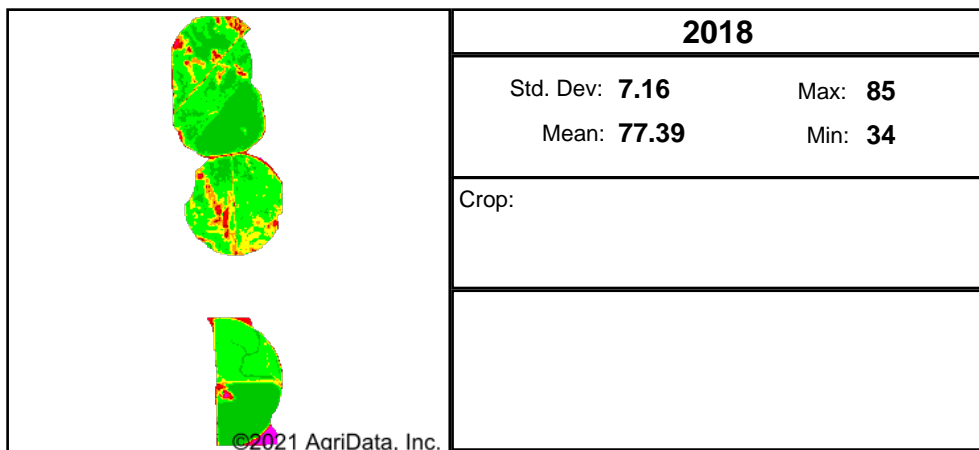

Max NDVI Multi-year

Client:

Farm:

Field:

Date: 2/24/2021

Acres: 364.88

State: NE

County: Box Butte

Location: 7-25N-49W

Township: Box Butte-Wright-Lake

Map Center: 42° 8' 50.28, -103° 4' 57.63

Soils Weighted Average

NCCPI Overall: 37.9

Elevation (feet)

Min: 4,059.7

Max: 4,158.2