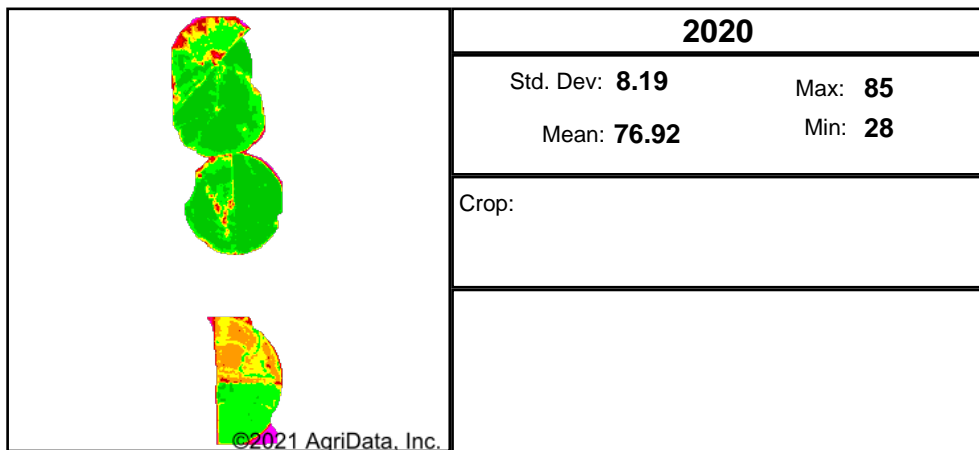

Max NDVI Multi-year

Client:

Farm:

Field:

Date: 2/24/2021

Acres: 364.88

State: NE

County: Box Butte

Location: 7-25N-49W

Township: Box Butte-Wright-Lake

Map Center: 42° 8' 50.28, -103° 4' 57.63

Soils Weighted Average

NCCPI Overall: 37.9

Elevation (feet)

Min: 4,059.7

Max: 4,158.2