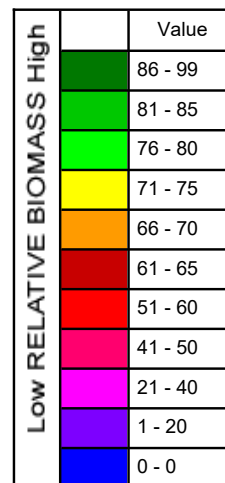

Max NDVI Multi-year

Client:

Farm:

Field:

Date: 2/24/2021

Acres: 364.88

State: NE

County: Box Butte

Location: 7-25N-49W

Township: Box Butte-Wright-Lake

Map Center: 42° 8' 50.28, -103° 4' 57.63

Soils Weighted Average

NCCPI Overall: 37.9

Elevation (feet)

Min: 4,059.7

Max: 4,158.2

Range: 98.5

Mean: 4,105.2

Std Dev: 28.0

Maps Provided By:

© AgriData, Inc. 2021

www.AgriDataInc.com