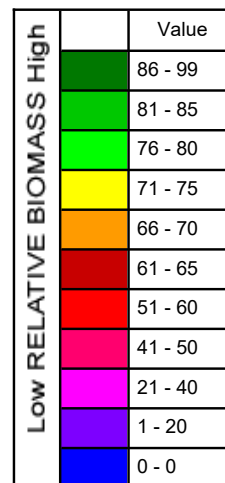

Max NDVI Multi-year

Client:

Farm:

Field:

Date: 2/23/2021

Acres: 212.61

State: NE

County: Box Butte

Location: 20-28N-49W

Township: Dorsey

Map Center: 42° 23' 12.68, -103° 3' 46.22

Soils Weighted Average

NCCPI Overall: 38.3

Elevation (feet)

Min: 4,155.7

Max: 4,223.1