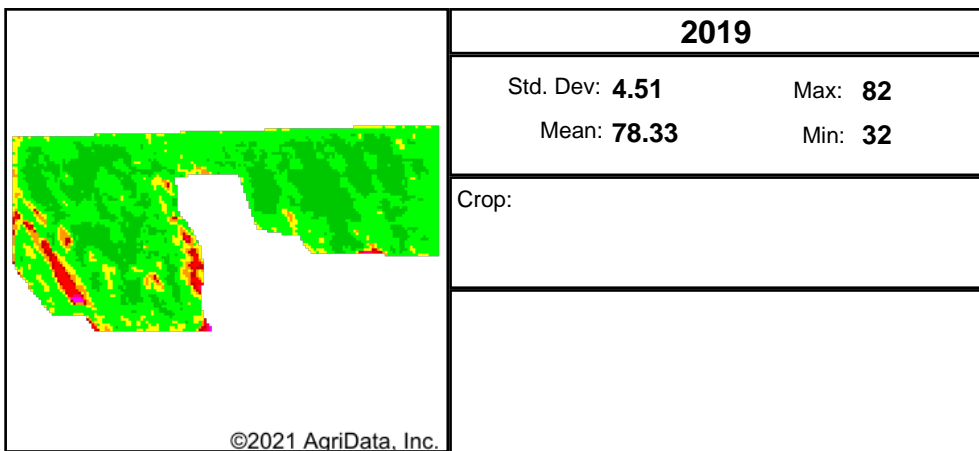

Max NDVI Multi-year

Client:

Farm:

Field:

Date: 2/23/2021

Acres: 212.61

State: NE

County: Box Butte

Location: 20-28N-49W

Township: Dorsey

Map Center: 42° 23' 12.68, -103° 3' 46.22

Soils Weighted Average

NCCPI Overall: 38.3

Elevation (feet)

Min: 4,155.7

Max: 4,223.1