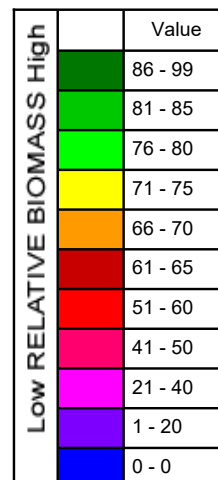

Max NDVI Multi-year

Client:

Farm:

Field:

Date: 9/23/2020

Acres: 78.16

State: NE

County: Box Butte

Location: 23-28N-49W

Township: Dorsey

Map Center: 42° 23' 7.27, -103° 0' 14.21

Soils Weighted Average

NCCPI Overall: 39.4

Elevation (feet)

Min: 4,123.7

Max: 4,164.9

Range: 41.2

Mean: 4,140.7

Std Dev: 8.0

Maps Provided By:

© AgriData, Inc. 2020

www.AgriDataInc.com