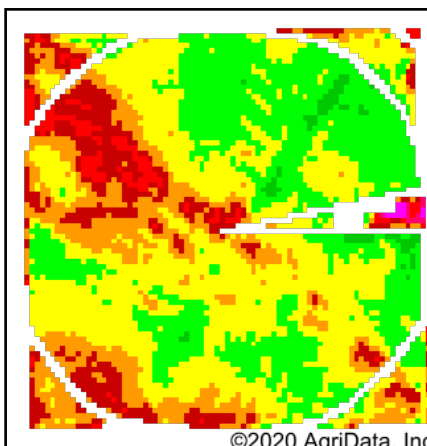

Max NDVI Multi-year

2020	
Std. Dev: 8.54	Max: 79
Mean: 49.74	Min: 25
Crop:	

Client:

Farm:

Field:

Date: 9/17/2020

Acres: 149.58

State: NE

County: Scotts Bluff

Location: 18-22N-57W

Township: Kiowa

Map Center: 41° 52' 28.51, -103° 58' 18.1

2019	
Std. Dev: 5.66	Max: 82
Mean: 72.23	Min: 28
Crop:	

2018	
Std. Dev: 11	Max: 80
Mean: 46.5	Min: 24
Crop:	