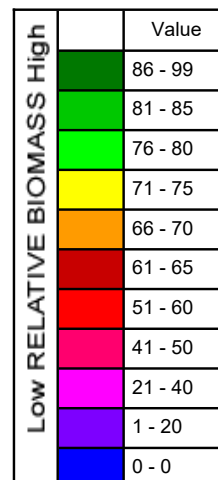

Max NDVI Multi-year

2020	
Std. Dev: 8.54	Max: 79
Mean: 49.74	Min: 25
Crop:	

Client:

Farm:

Field:

Date: 9/17/2020

Acres: 149.58

State: NE

County: Scotts Bluff

Location: 18-22N-57W

Township: Kiowa

Map Center: 41° 52' 28.51, -103° 58' 18.1

2019	
Std. Dev: 5.66	Max: 82
Mean: 72.23	Min: 28
Crop:	

2018	
Std. Dev: 11	Max: 80
Mean: 46.5	Min: 24
Crop:	

Soils Weighted Average

NCCPI Overall: 36.5

Elevation (feet)

Min: 4,111.6

Max: 4,145.0

Range: 33.4

Mean: 4,127.9

Std Dev: 8.4